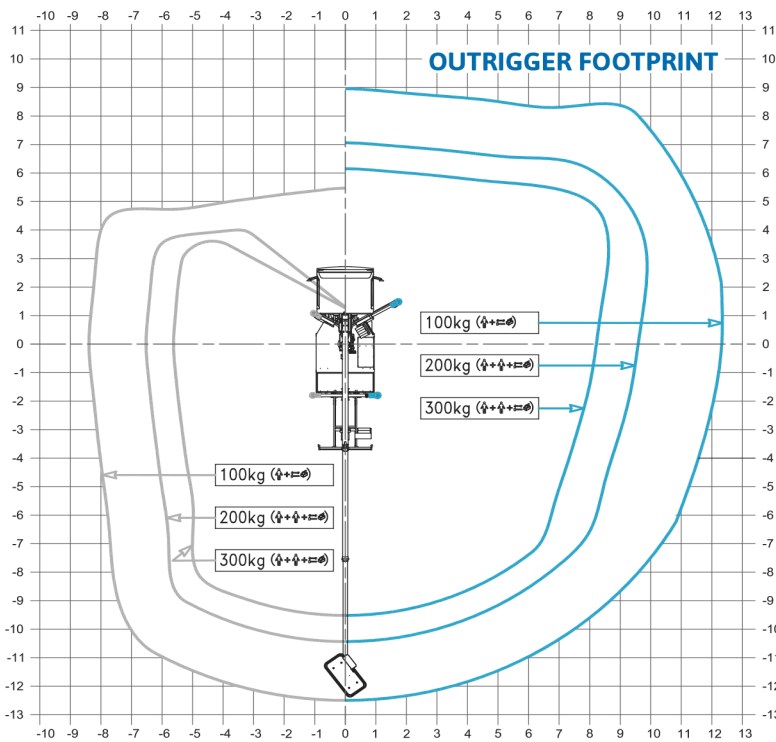

SPECIFICATION

# CTEB-LIFT 18

**WORKING ENVELOPE**

\* outreach and height max values and repeatability can change within ± 3% due to manufacturing variation and working condition.

**DIMENSIONS**