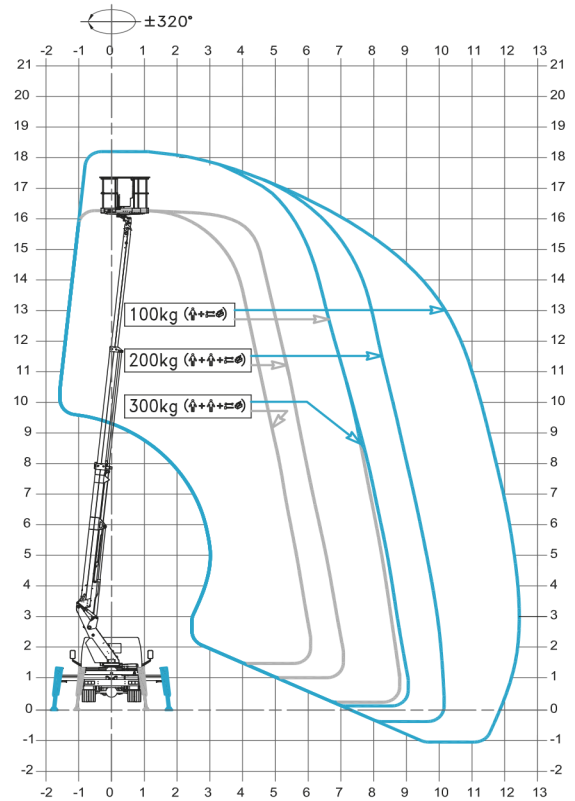

SPECIFICATION

# CTEB-LIFT 18

**WORKING ENVELOPE**

\* outreach and height max values and repeatability can change within ± 3% due to manufacturing variation and working condition.

**DIMENSIONS**