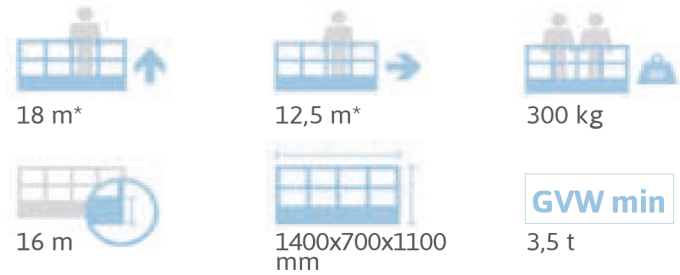

# CTEB-LIFT 18

**WORKING ENVELOPE**

\* outreach and height max values and repeatability can change within ± 3% due to manufacturing variation and working condition.

**DIMENSIONS**