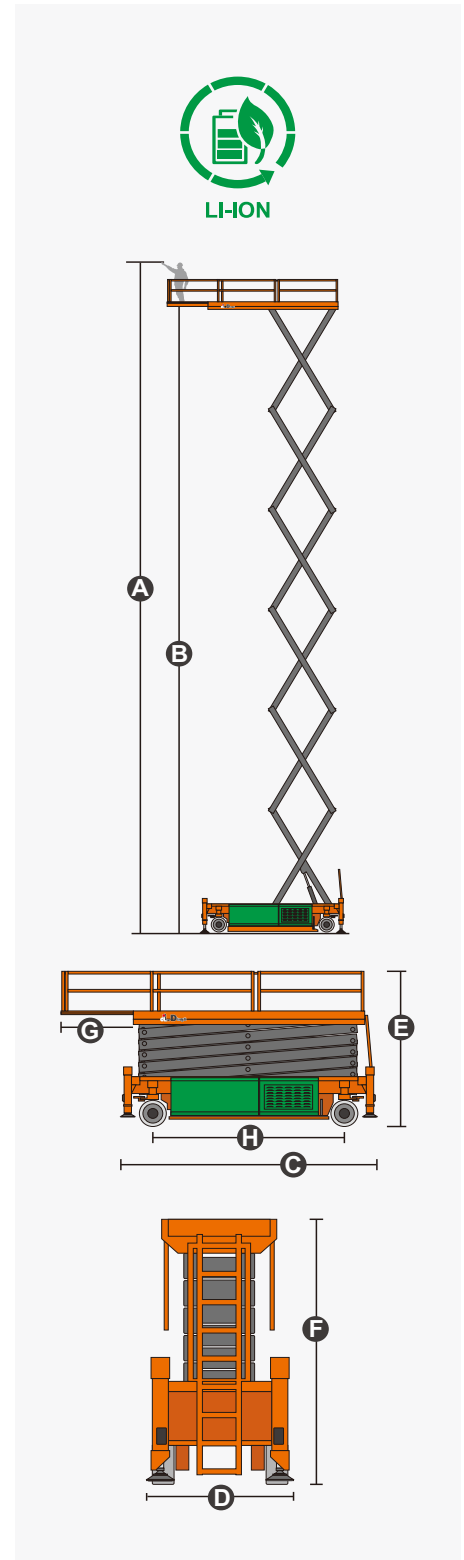

DINGLI

Exceed · New Height

JCPT3214DC

Self-propelled Scissor Lifts

SPECIFICATIONS

Size	Metric	British
Max. Working Height A	32.00m	105ft
Max. Platform Height B	30.00m	98ft 5in
Overall Length C	6.41m	21ft
Overall Width D	1.40m	4ft 7in
Overall Height(Rails Up) E	4.16m	
Overall Height(Rails Down) F	3.17m	10ft 5in
Platform Size(Length×Width)	5.85m×1.20m	19ft 2in×3ft 11in
Platform Extension Size G	1.90m	6ft 3in
Ground Clearance(Stowed/Raised)	0.19m/0.02m	8in/1in
Wheelbase H	4.87m	16ft
Turning Radius(Inside/Outside)	2.60m/3.50m	8ft 6in/11ft 6in
Tyres	28×12-22	28×12-22

Performance		
S.W.L	750kg	1653lb
S.W.L On Extension	750kg	1653lb
Max. Occupants	2	2
Gradeability	30%	30%
Travel Speed(Stowed)	1.5km/h	0.93mph
Travel Speed(Raised)	0.1km/h	0.06mph
Max. Working Slope	1°(0°)	1°(0°)
Up/Down Speed	160/105sec	160/105sec

DINGLI

Exceed · New Height

JCPT3214DC

Self-propelled Scissor Lifts

FEATURES

Standard Items

- Proportional Joystick Controls
- Self-Locking Gates
- One-Way Platform Extension Deck
- Four-Wheel Drive
- Four-Wheel Steering
- Automatic Braking System
- Self-Weight Lowering System
- Tubing Explosion-Proof System
- Onboard Fault Diagnostic System
- Tilt Alarm
- Motion Alarm
- Horn
- Hour Meter
- Charging Protection System
- Flashing LED Beacon
- Foldable Guard Rails
- Drive Enable
- Charging Indicator
- Manual Brake Release
- Lanyard Attachment Point
- Tie-Down And Lifting Points
- Automatic Leveling Hydraulic Outriggers
- Emergency Pump
- Emergency Stop Button
- Platform Load Sense System
- Drivable At Full Height