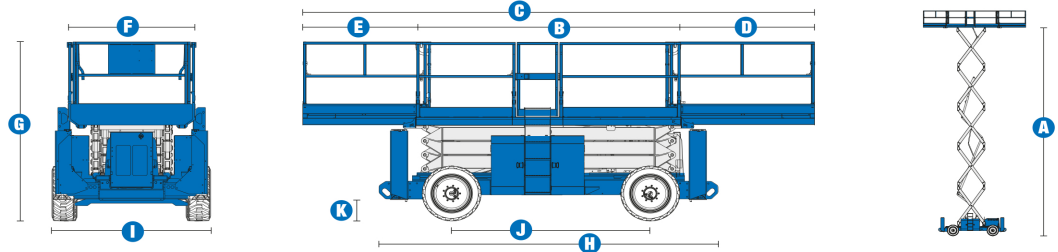

**SELF-PROPELLED SCISSOR LIFTS**

**GS™-3390 RT**

**Specifications**

<b>MODELS</b>		<b>GS™-3390 RT</b>
<b>MEASUREMENTS</b>		<b>Metric</b>
Working height maximum*		12.10 m
<b>A</b> Platform height maximum		10.10 m
<b>B</b> Platform length:		3.89 m
outside, extended single deck		5.34 m
<b>C</b> outside, extended dual deck		6.57 m
<b>D</b> Slide-out platform extension deck - front		1.52 m
<b>E</b> Slide-out platform extension deck - rear		1.22 m
<b>F</b> Platform width - outside		1.83 m
Platform height - stowed**		1.55 m
<b>G</b> Height - stowed		2.71 m
rails lowered		2.03 m
<b>H</b> Length - stowed: single deck		3.94 m
dual deck		3.98 m
with outriggers		4.88 m
Length - extended: single deck		5.40 m
dual deck		6.57 m
super deck		7.38 m
<b>I</b> Width - standard tyres		2.29 m
high flotation tyres		2.57 m
<b>J</b> Wheelbase		2.84 m
<b>K</b> Ground clearance - centre		36 cm

<b>PRODUCTIVITY</b>	
Max platform occupancy	7
Lift capacity	1,134 kg
Drive speed - stowed	6.4 km/h
Drive speed - raised	1.1 km/h
Gradeability***	50%
Turning radius - inside	2.16 m
Turning radius - outside	5.33 m
Controls	proportional
Raise / lower speed	45 / 29 sec
Tyres - foam-filled rough terrain	30 x 84 cm

<b>POWER</b>	
Power source	Deutz diesel D2011L03i 49 hp (36 kW), air cooled/ Ford DSG-423 4 cylinder petrol/LPG 75 hp (56 kW)
Fuel tank capacity	113.6 L
Hydraulic system capacity	113.6 L

<b>WEIGHT****</b>	
	5,533 kg
Unit weight modifiers for options	
Outriggers*****	add 760 kg
Dual Extension decks	add 165 kg
Super deck	add 220 kg
Non marking tyres RT	add 466 kg