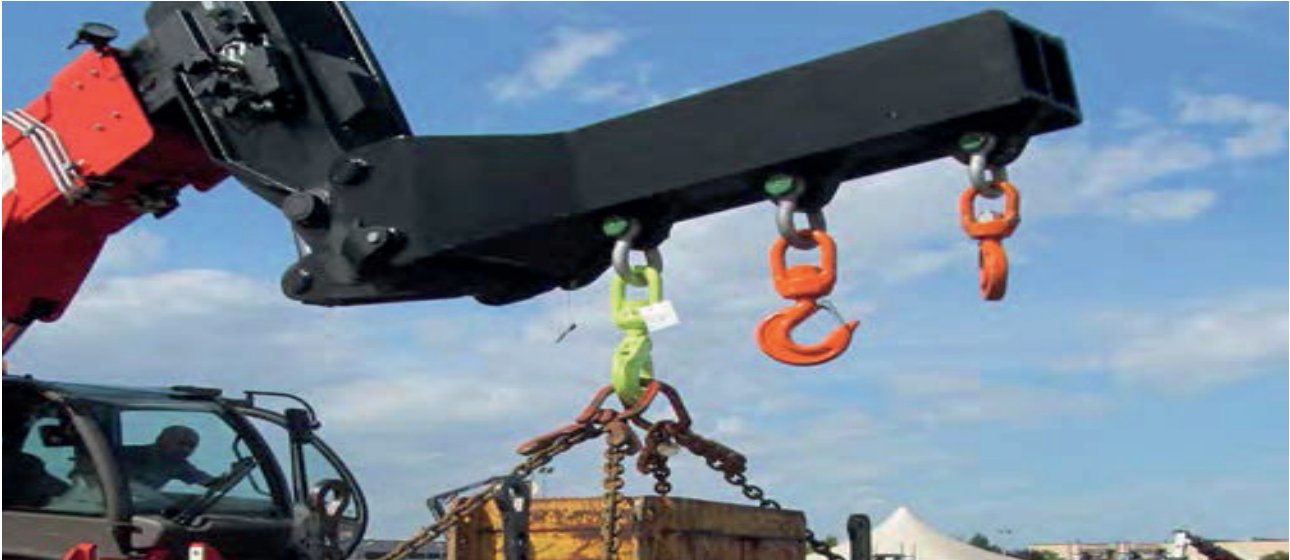

# HEAVY DUTY CRANE

- 3 possible forward reaches positions for more flexibility in daily works.
- Perfect attachment for all heavy suspended loads.
- Safety: homologated self locking swivel hook.

	P 9 T	P 13 T	P 18 T	P 22 T	P 40 T
Hook capacity #1 (kg)	9000	13000	18000	22000	40000
Forward reach / depth (mm)	470	700	700	700	905
Hook capacity #3 (kg)	2000	7500	7500	13000	22000
Forward reach / depth (mm)	2300	2000	2000	1800	3000
Weight (kg)	295	650	676	886	3500