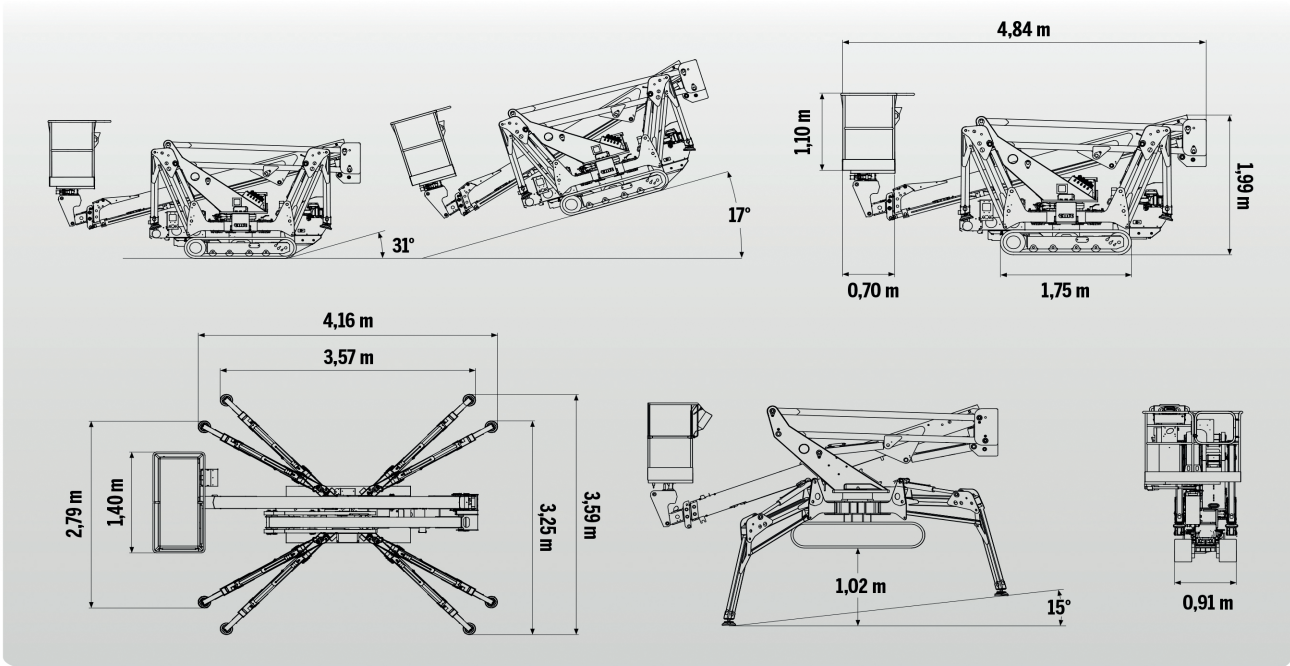

S19HD

TECHNICAL DATA

MAXIMUM LOAD

200 KG + + 40 KG 80 KG

PERFORMANCE