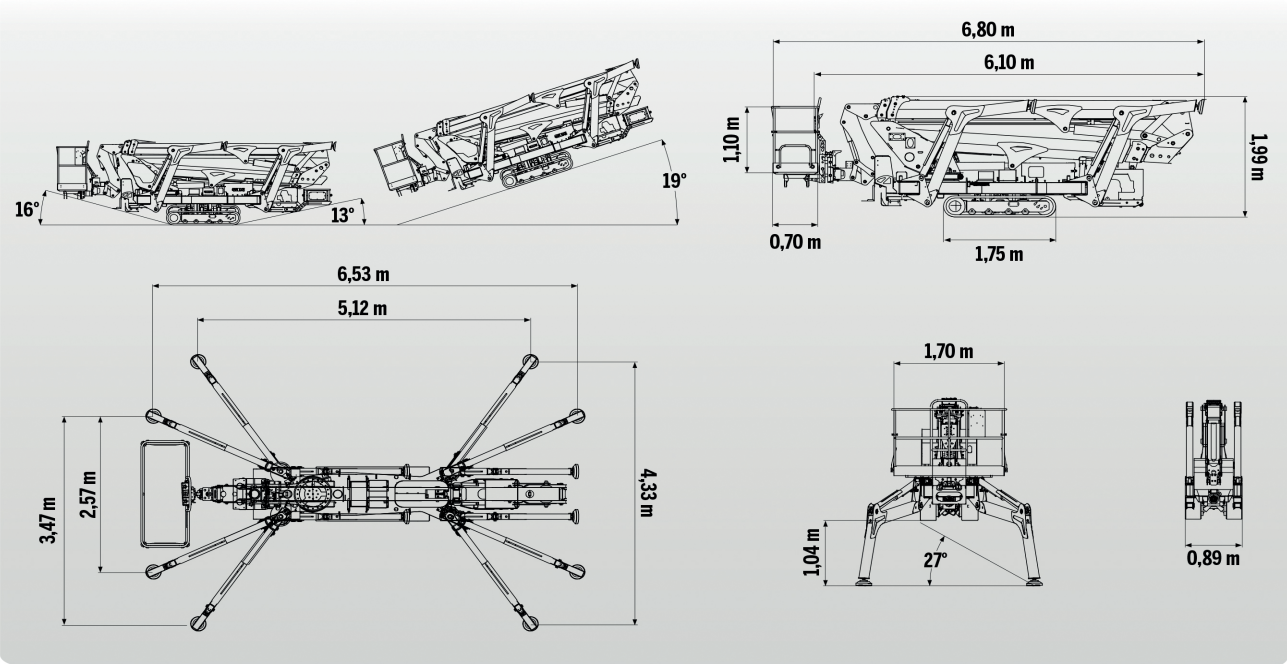

TECHNICAL DATA

MAXIMUM LOAD

230 KG + 70 KG ✗ 80 KG

PERFORMANCE