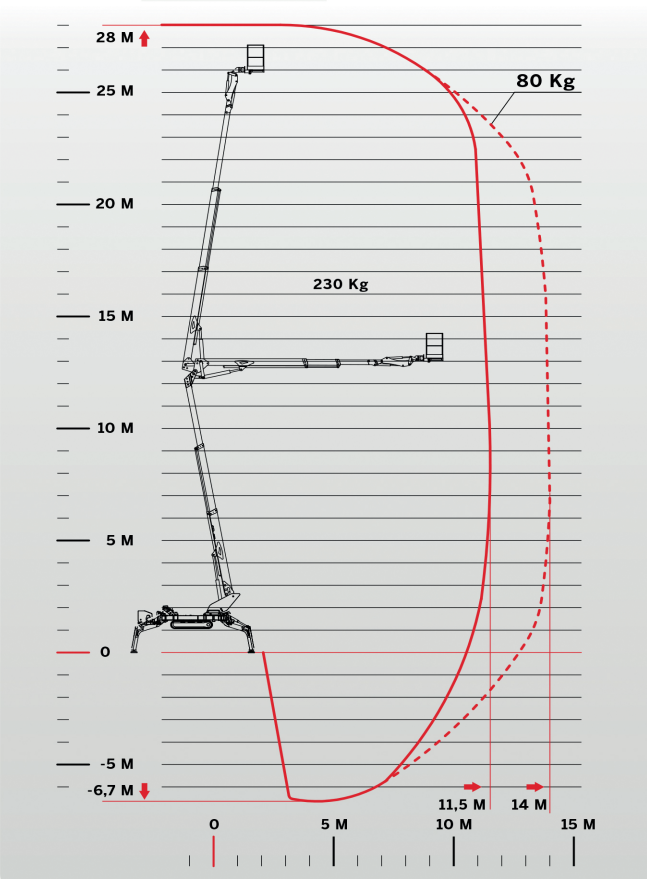

TECHNICAL DATA

MAXIMUM LOAD

230 KG + 70 KG ✗ 80 KG

PERFORMANCE