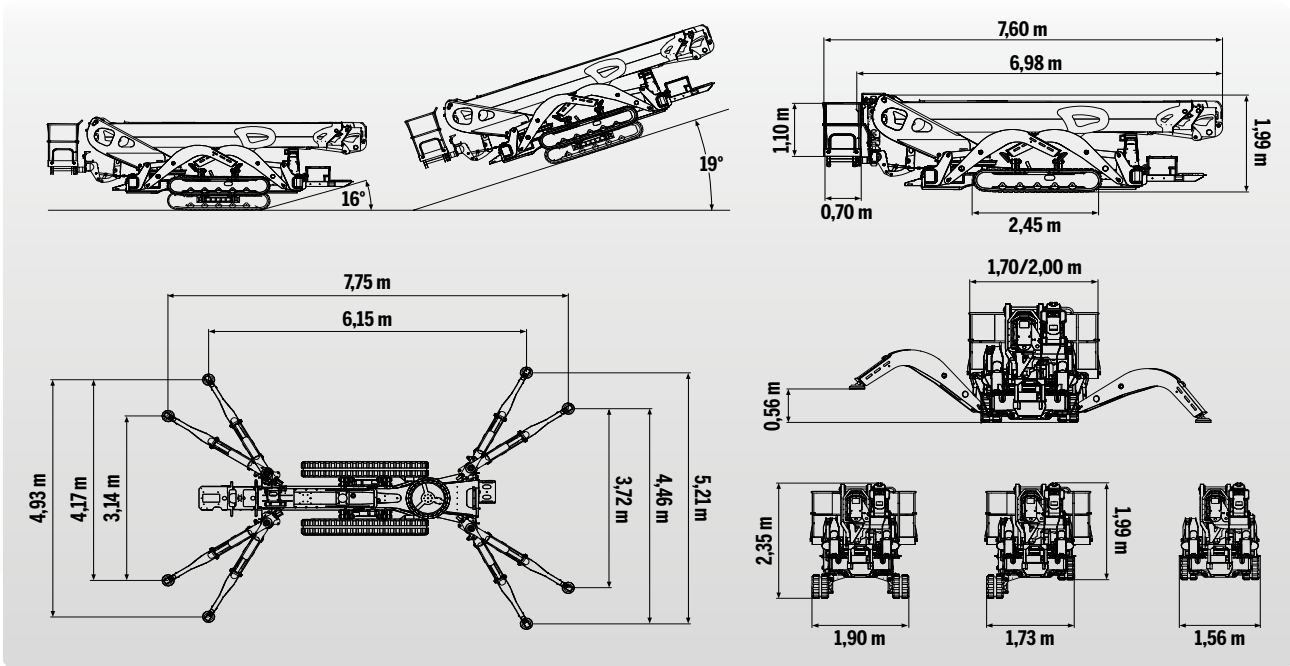

TECHNICAL DATA

MAXIMUM LOAD

220 KG + 60 KG
120 KG + 40 KG

PERFORMANCE