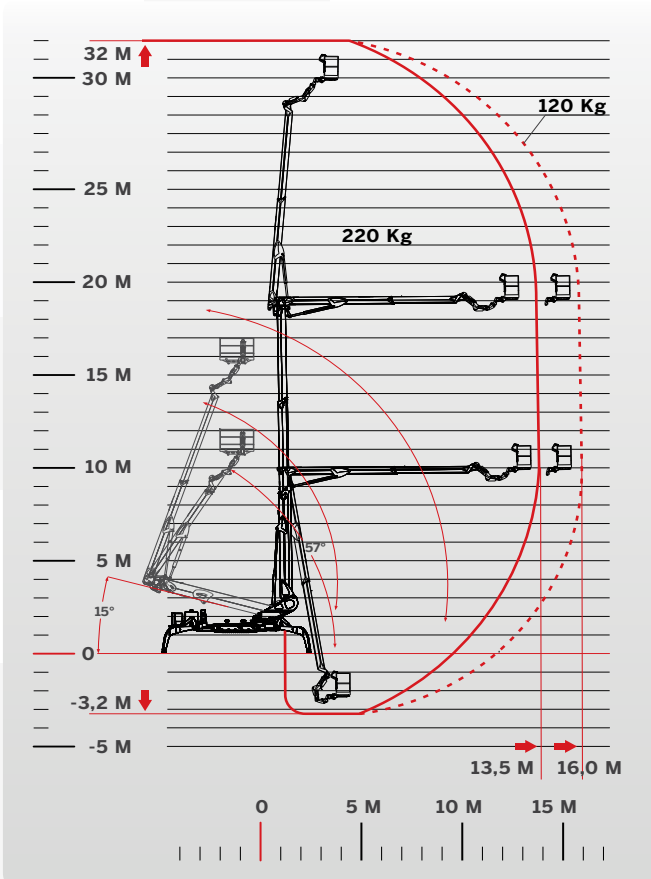

TECHNICAL DATA

MAXIMUM LOAD

220 KG + 60 KG
120 KG + 40 KG

PERFORMANCE